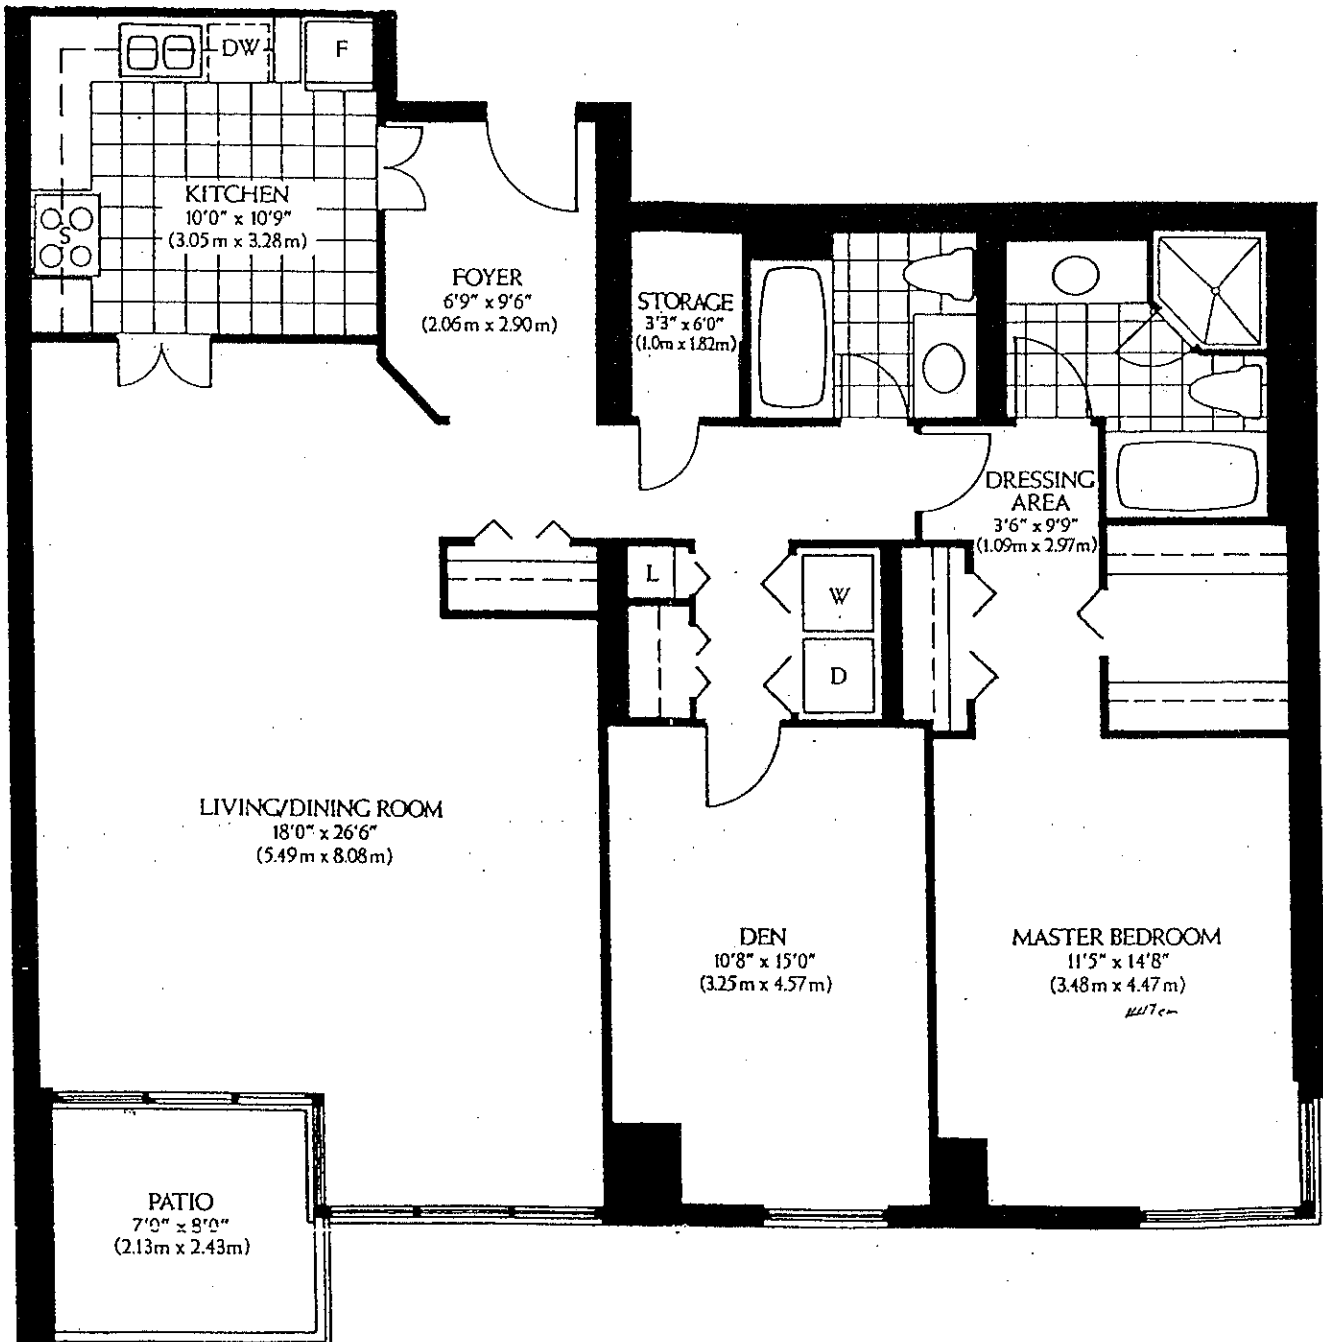

# HIGHGATE AT CONCORDE PLACE (M.T.C.C. 638)

DEARBORNE  
BUILDING 3  
"02" SUITES

1845 SQ. FT.

# HIGHGATE AT CONCORDE PLACE (M.T.C.C. 638)

BROOKSIDE  
BUILDING 3  
"03 SUTTES"

2022 SQ. FT.

# HIGHGATE AT CONCORDE PLACE (M.T.C.C. 638)

GATINEAU  
BUILDING 3  
"04" SUITES

1394 SQ. FT.

# HIGHGATE AT CONCORDE PLACE (M.T.C.C. 638)

MANOR  
BUILDING 3  
"05" SUITES

2260 SQ. FT