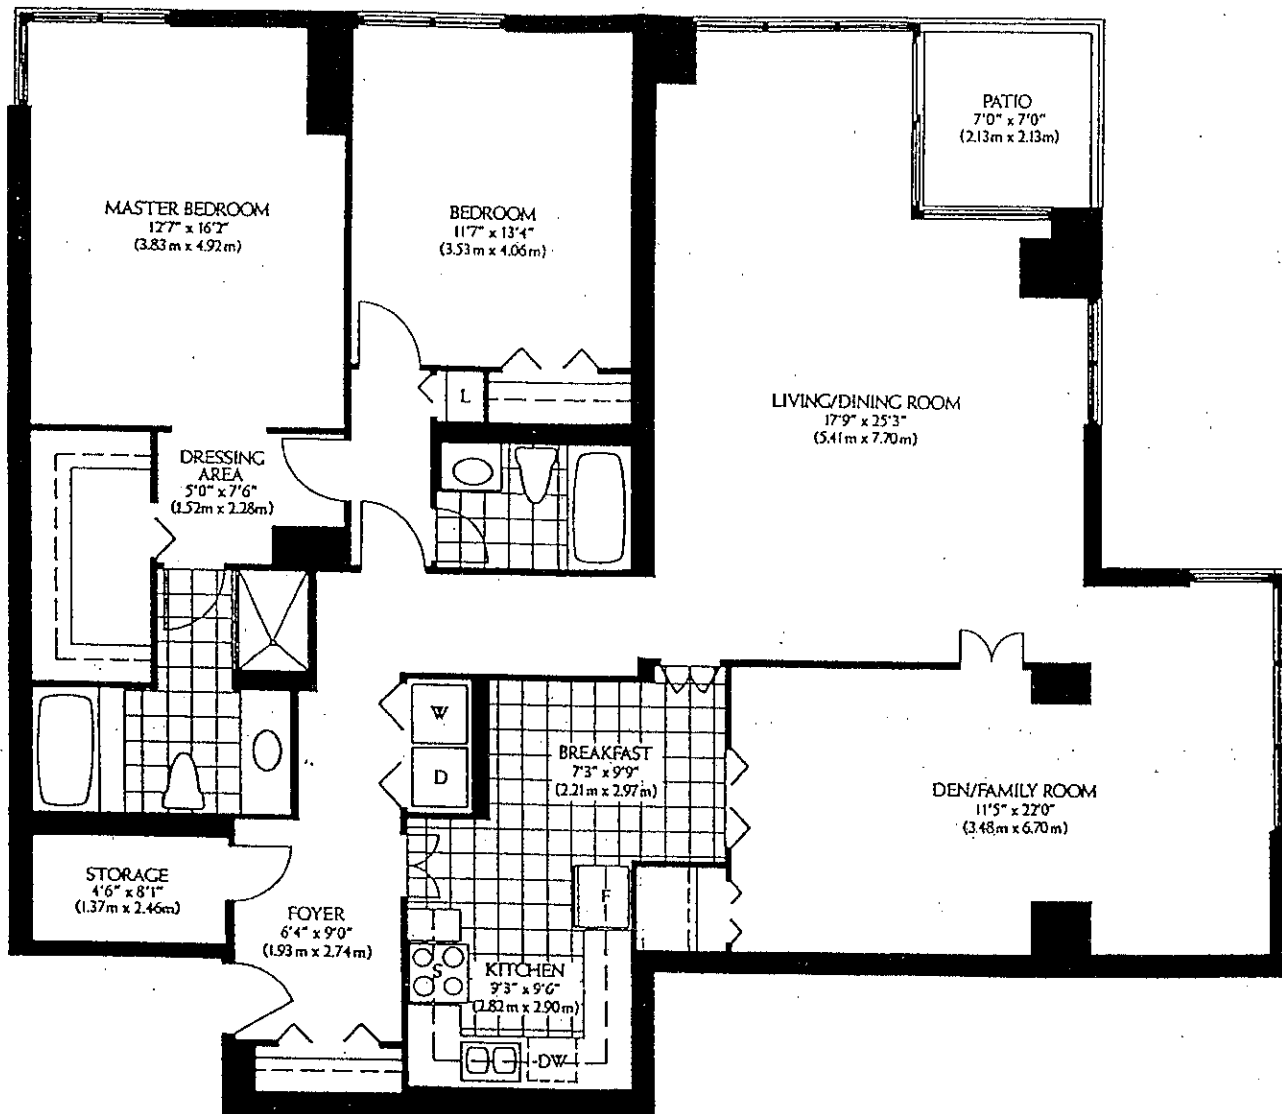

# HIGHGATE AT CONCORDE PLACE (M.T.C.C. 638)

SHERWOOD  
BUILDING 3  
"01" SUITES

1399 SQ. FT

# HIGHGATE AT CONCORDE PLACE (M.T.C.C. 638)

DEARBORNE  
BUILDING 3  
"02" SUITES

1845 SQ. FT.

# HIGHGATE AT CONCORDE PLACE (M.T.C.C. 638)

BROOKSIDE  
BUILDING 3  
"03 SUTTES"

2022 SQ. FT.

# HIGHGATE AT CONCORDE PLACE (M.T.C.C. 638)

MANOR  
BUILDING 3  
"05" SUITES

2260 SQ. FT