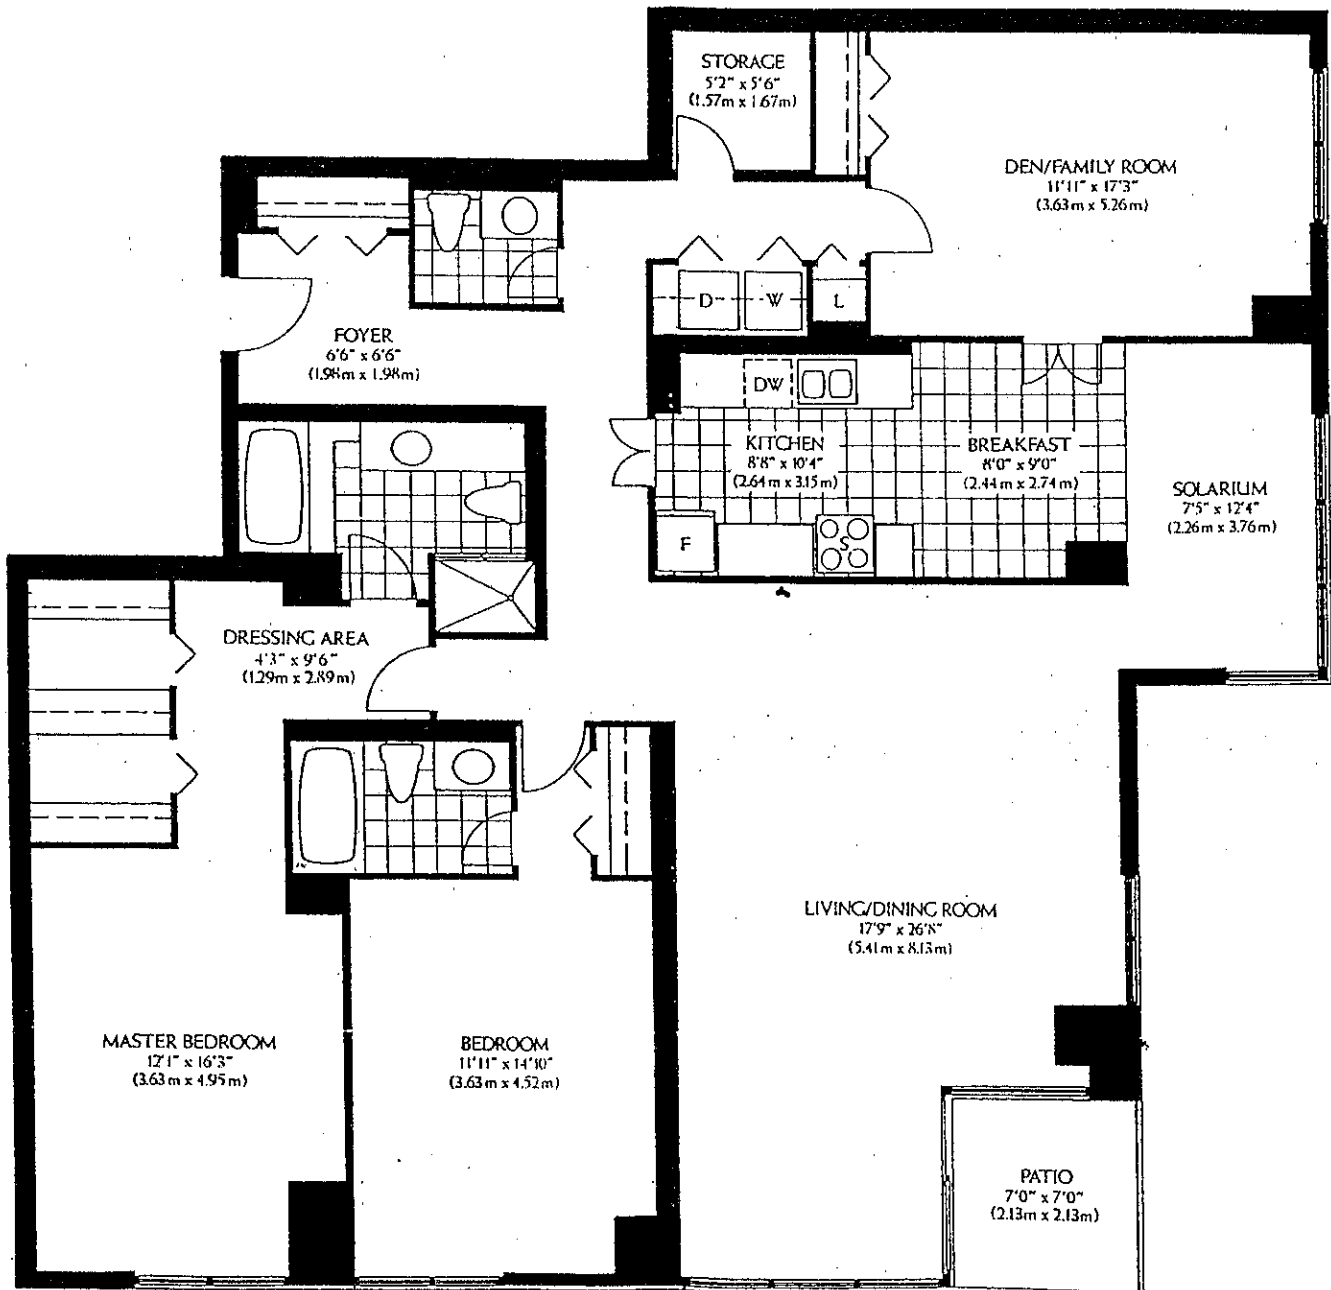

# HIGHGATE AT CONCORDE PLACE (M.T.C.C. 638)

SHERWOOD  
BUILDING 3  
"01" SUITES

1399 SQ. FT

# HIGHGATE AT CONCORDE PLACE (M.T.C.C. 638)

DEARBORNE  
BUILDING 3  
"02" SUITES

1845 SQ. FT.

# HIGHGATE AT CONCORDE PLACE (M.T.C.C. 638)

BROOKSIDE  
BUILDING 3  
"03 SUTTES"

2022 SQ. FT.

# HIGHGATE AT CONCORDE PLACE (M.T.C.C. 638)

GATINEAU  
BUILDING 3  
"04" SUITES

1394 SQ. FT.