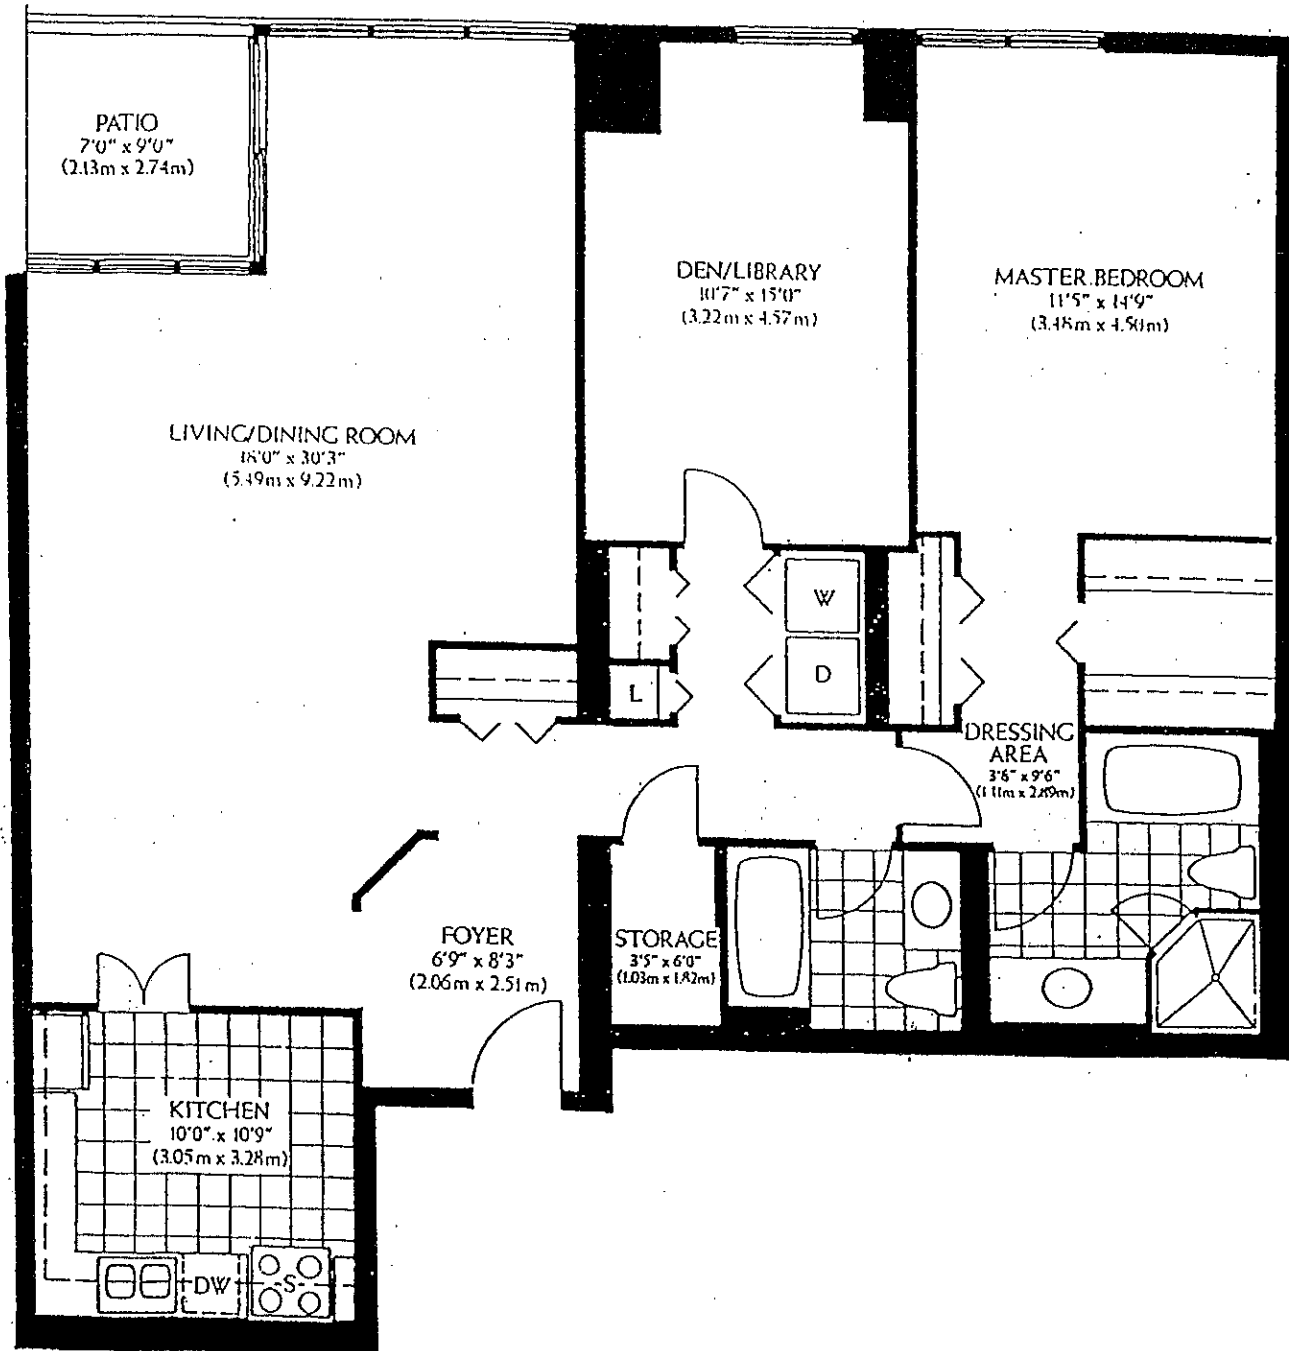

# HIGHGATE AT CONCORDE PLACE (M.T.C.C. 638)

SHERWOOD  
BUILDING 3  
"01" SUITES

1399 SQ. FT

# HIGHGATE AT CONCORDE PLACE (M.T.C.C. 638)

DEARBORNE  
BUILDING 3  
"02" SUITES

1845 SQ. FT.

# HIGHGATE AT CONCORDE PLACE (M.T.C.C. 638)

BROOKSIDE  
BUILDING 3  
"03 SUTTES"

2022 SQ. FT.

# HIGHGATE AT CONCORDE PLACE (M.T.C.C. 638)

MANOR  
BUILDING 3  
"05" SUITES

2260 SQ. FT